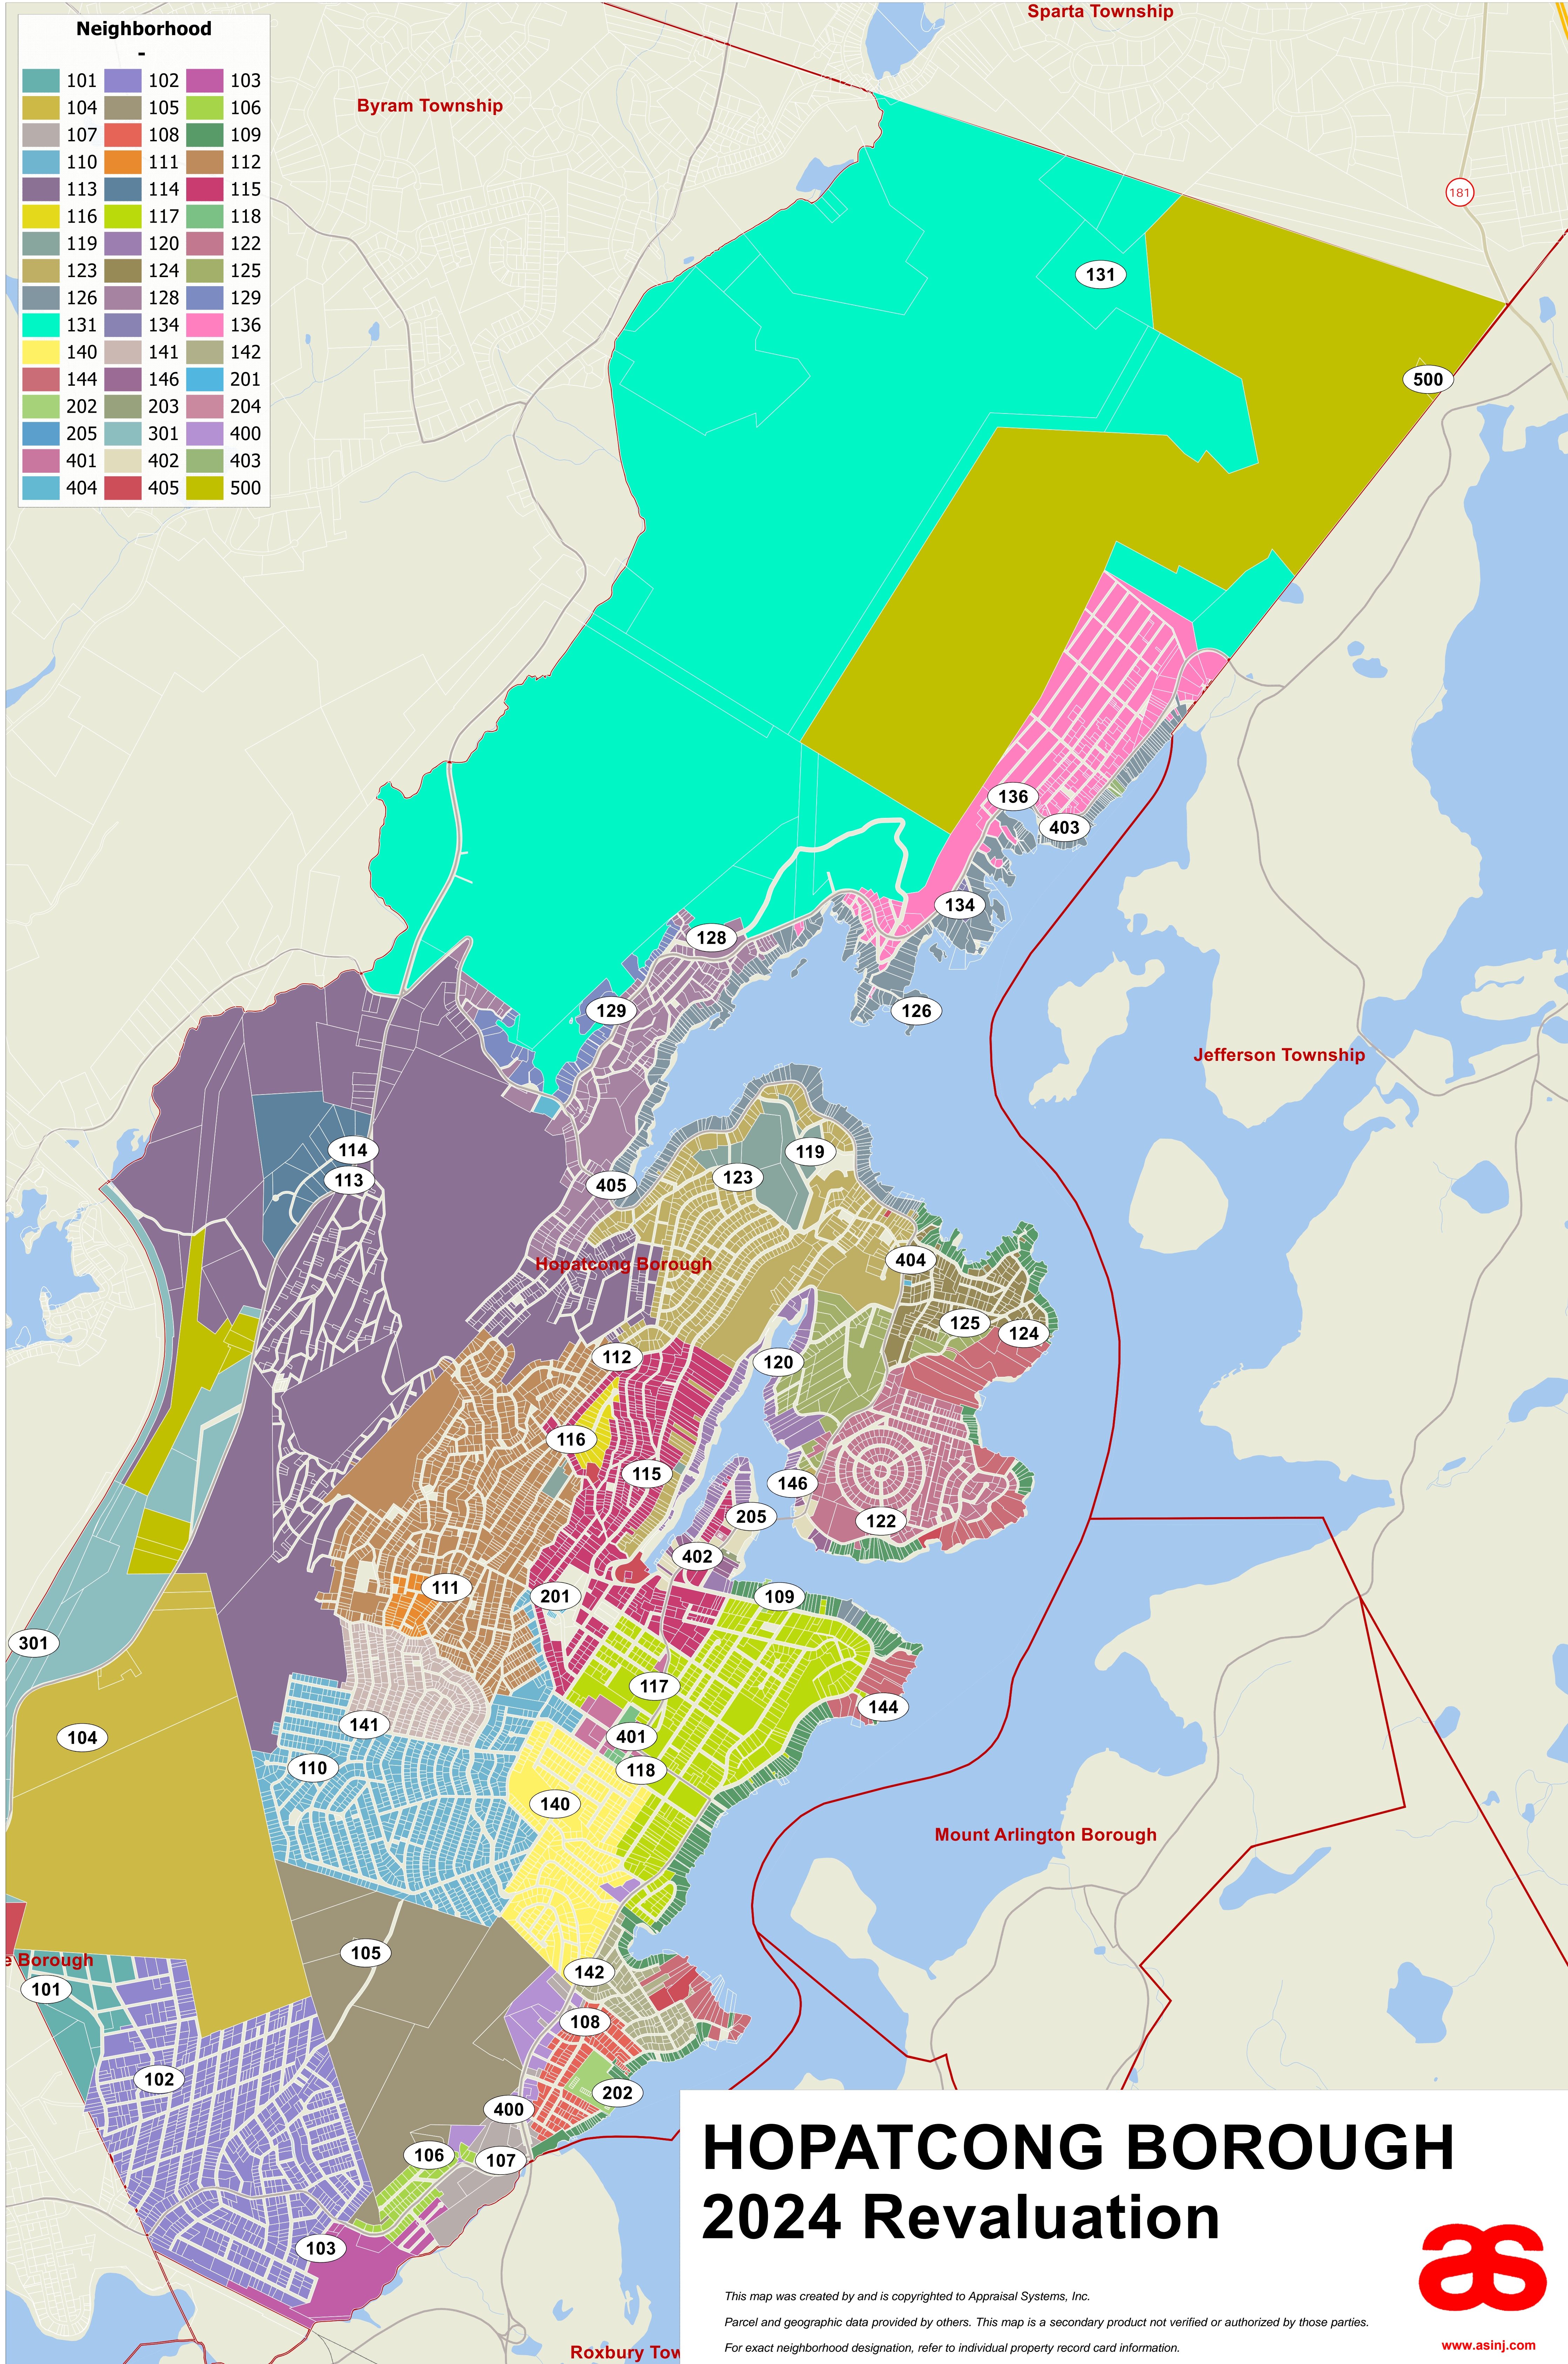

Neighborhood		
101	102	103
104	105	106
107	108	109
110	111	112
113	114	115
116	117	118
119	120	122
123	124	125
126	128	129
131	134	136
140	141	142
144	146	201
202	203	204
205	301	400
401	402	403
404	405	500

HOPATCONG BOROUGH 2024 Revaluation

This map was created by and is copyrighted to Appraisal Systems, Inc.
 Parcel and geographic data provided by others. This map is a secondary product not verified or authorized by those parties.
 For exact neighborhood designation, refer to individual property record card information.